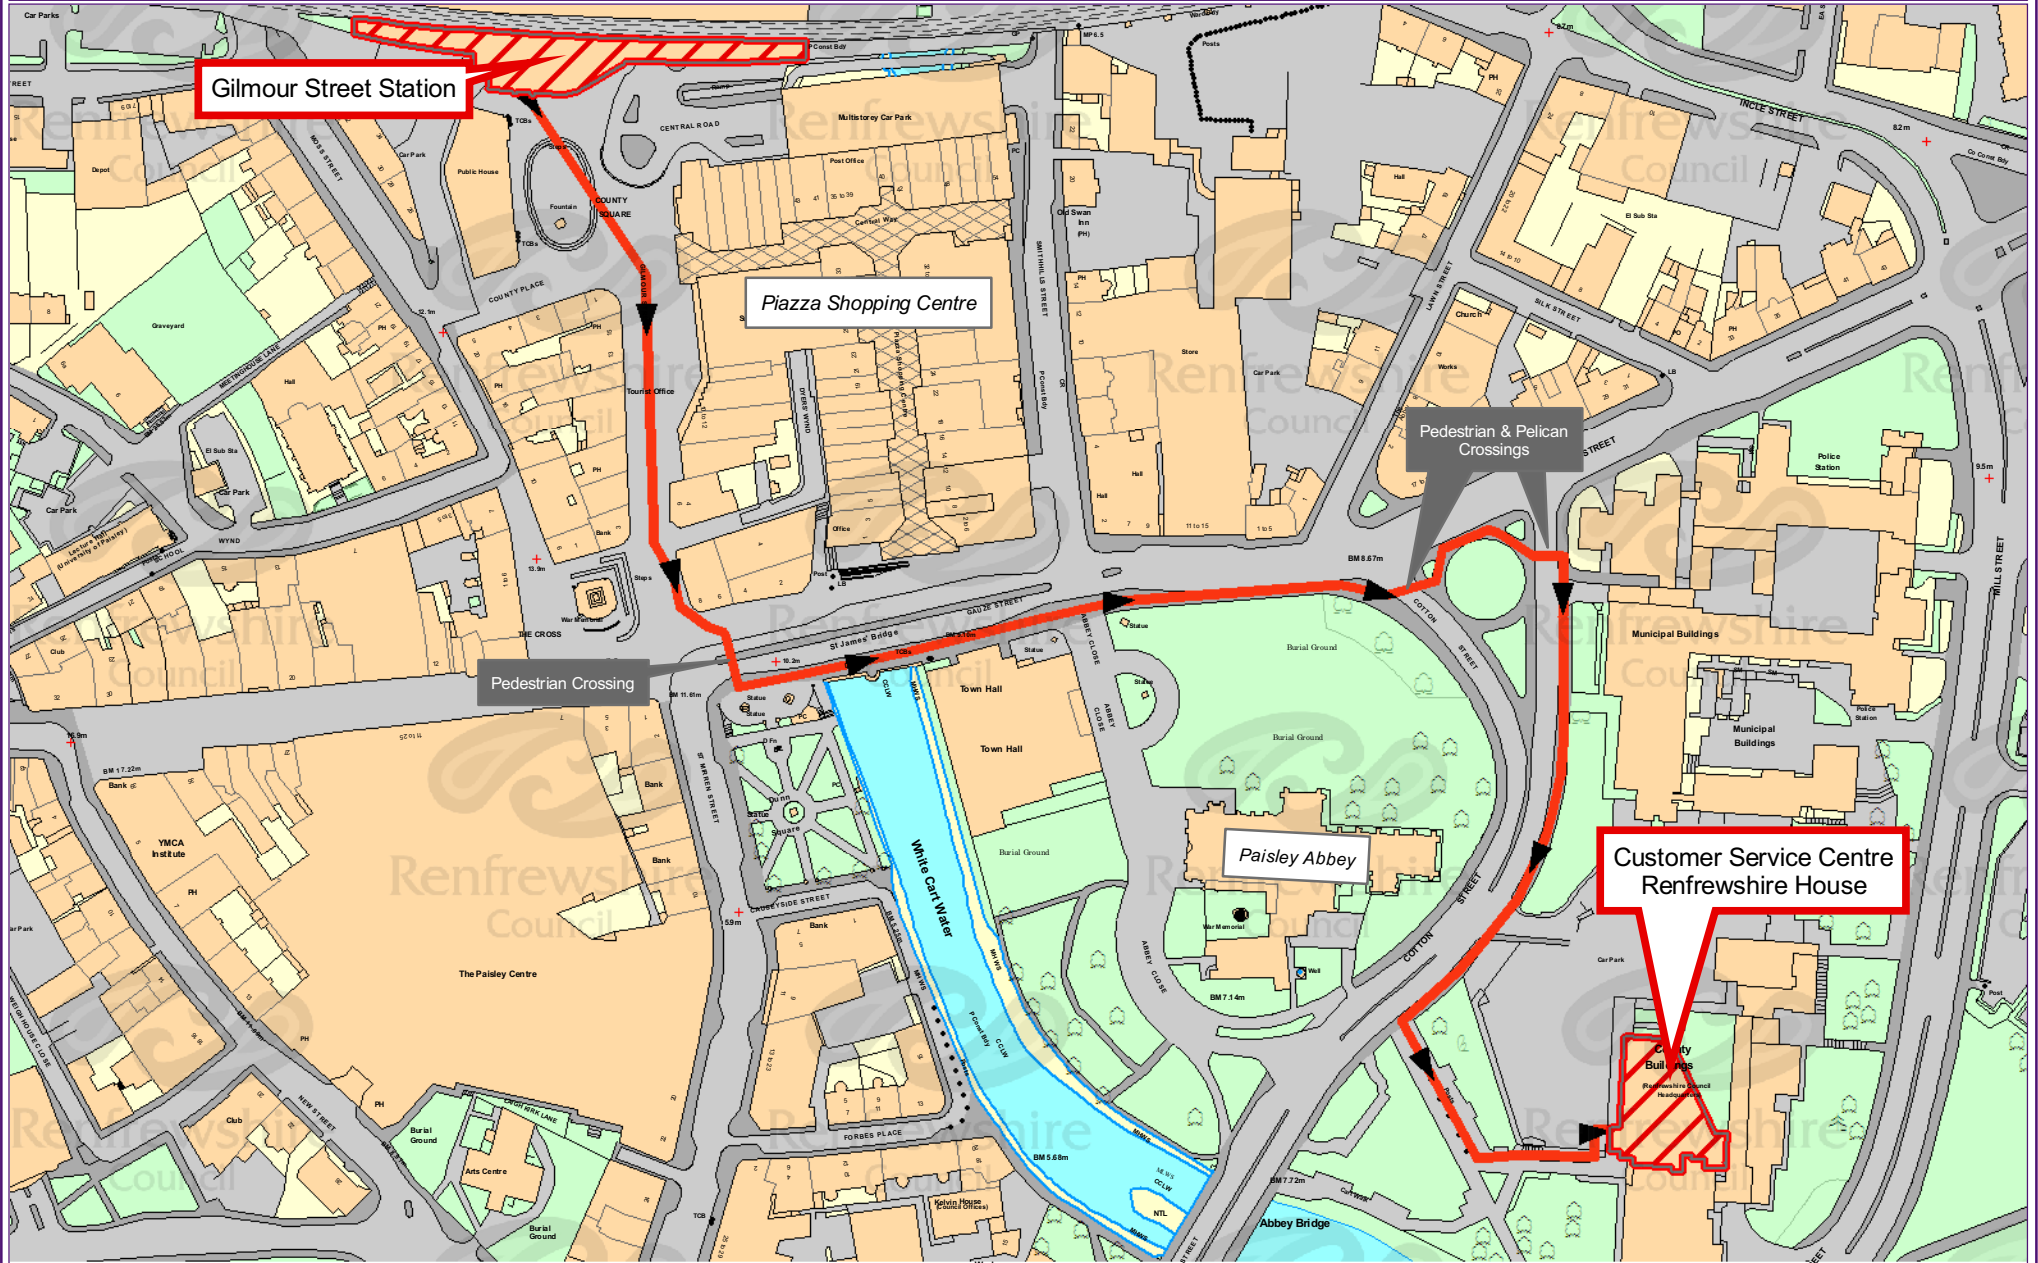

Pedestrian Route - Gilmour Street Station to Renfrewshire House

This map is reproduced from Ordnance Survey material with the permission of Ordnance Survey on behalf of the Controller of Her Majesty's Stationery Office © Crown Copyright. Unauthorised reproduction infringes Crown copyright and may lead to prosecution or civil proceedings. Renfrewshire Council 100023417 2007